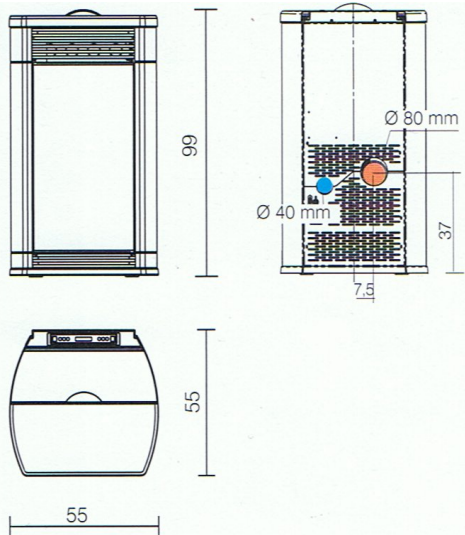

SEVEN

POINT

BRIO

LILIA PLUS

FLEXA

CHERIE

LOGO

VINTAGE