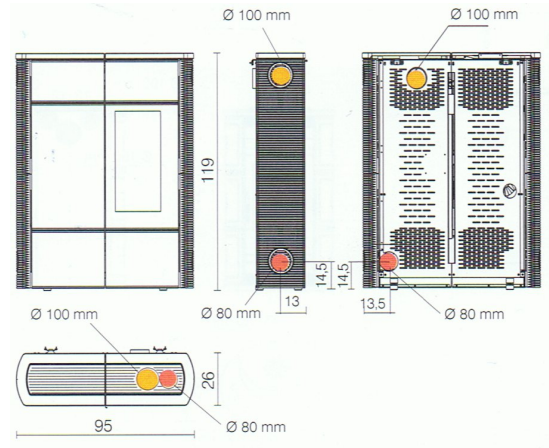

KELLY

NANCY

TINY

MICRON