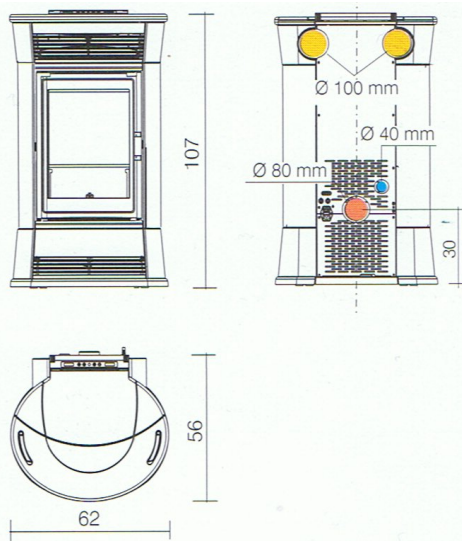

SEVEN

POINT

BRIO

LILIA PLUS

FLEXA

CHERIE

LOGO

VINTAGE