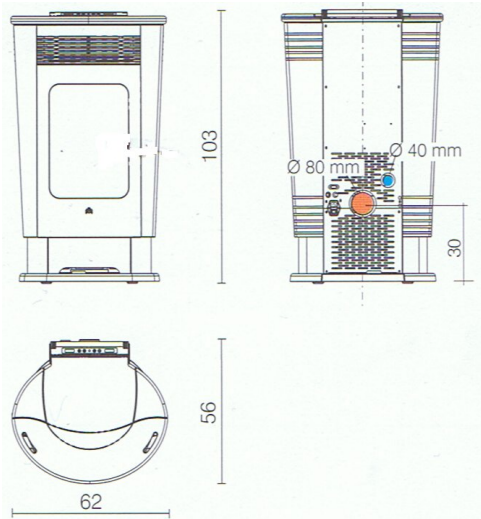

SEVEN

POINT

BRIO

LILIA PLUS

FLEXA

CHERIE

LOGO

VINTAGE