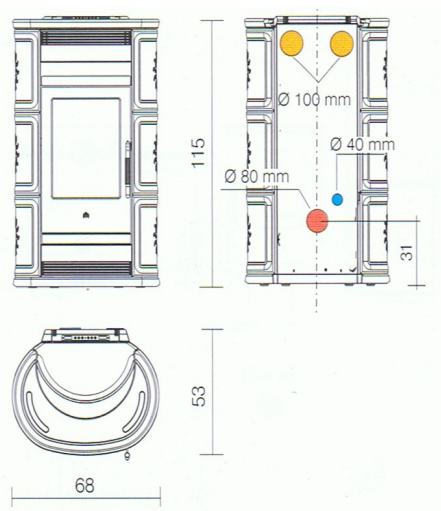

NILO - DANUBIO - RIO