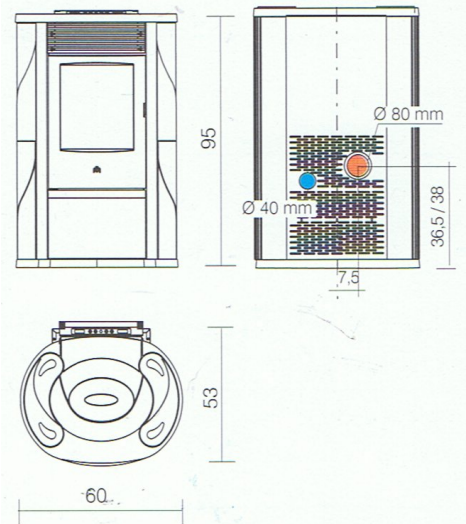

SEVEN

POINT

BRIO

LILIA PLUS

FLEXA

CHERIE

LOGO

VINTAGE