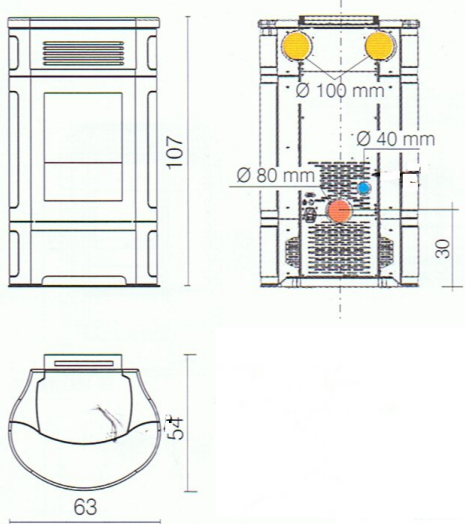

SEVEN

POINT

BRIO

LILIA PLUS

FLEXA

CHERIE

LOGO

VINTAGE