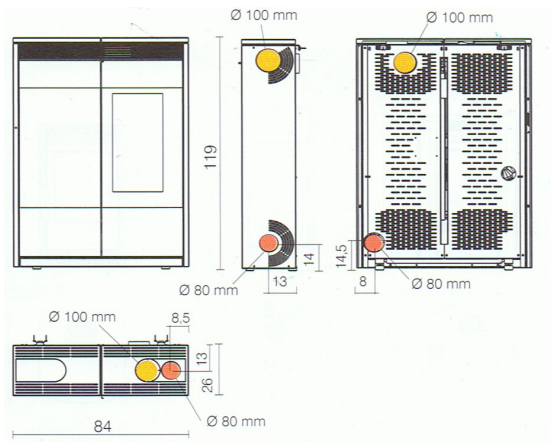

KELLY

NANCY

TINY

MICRON